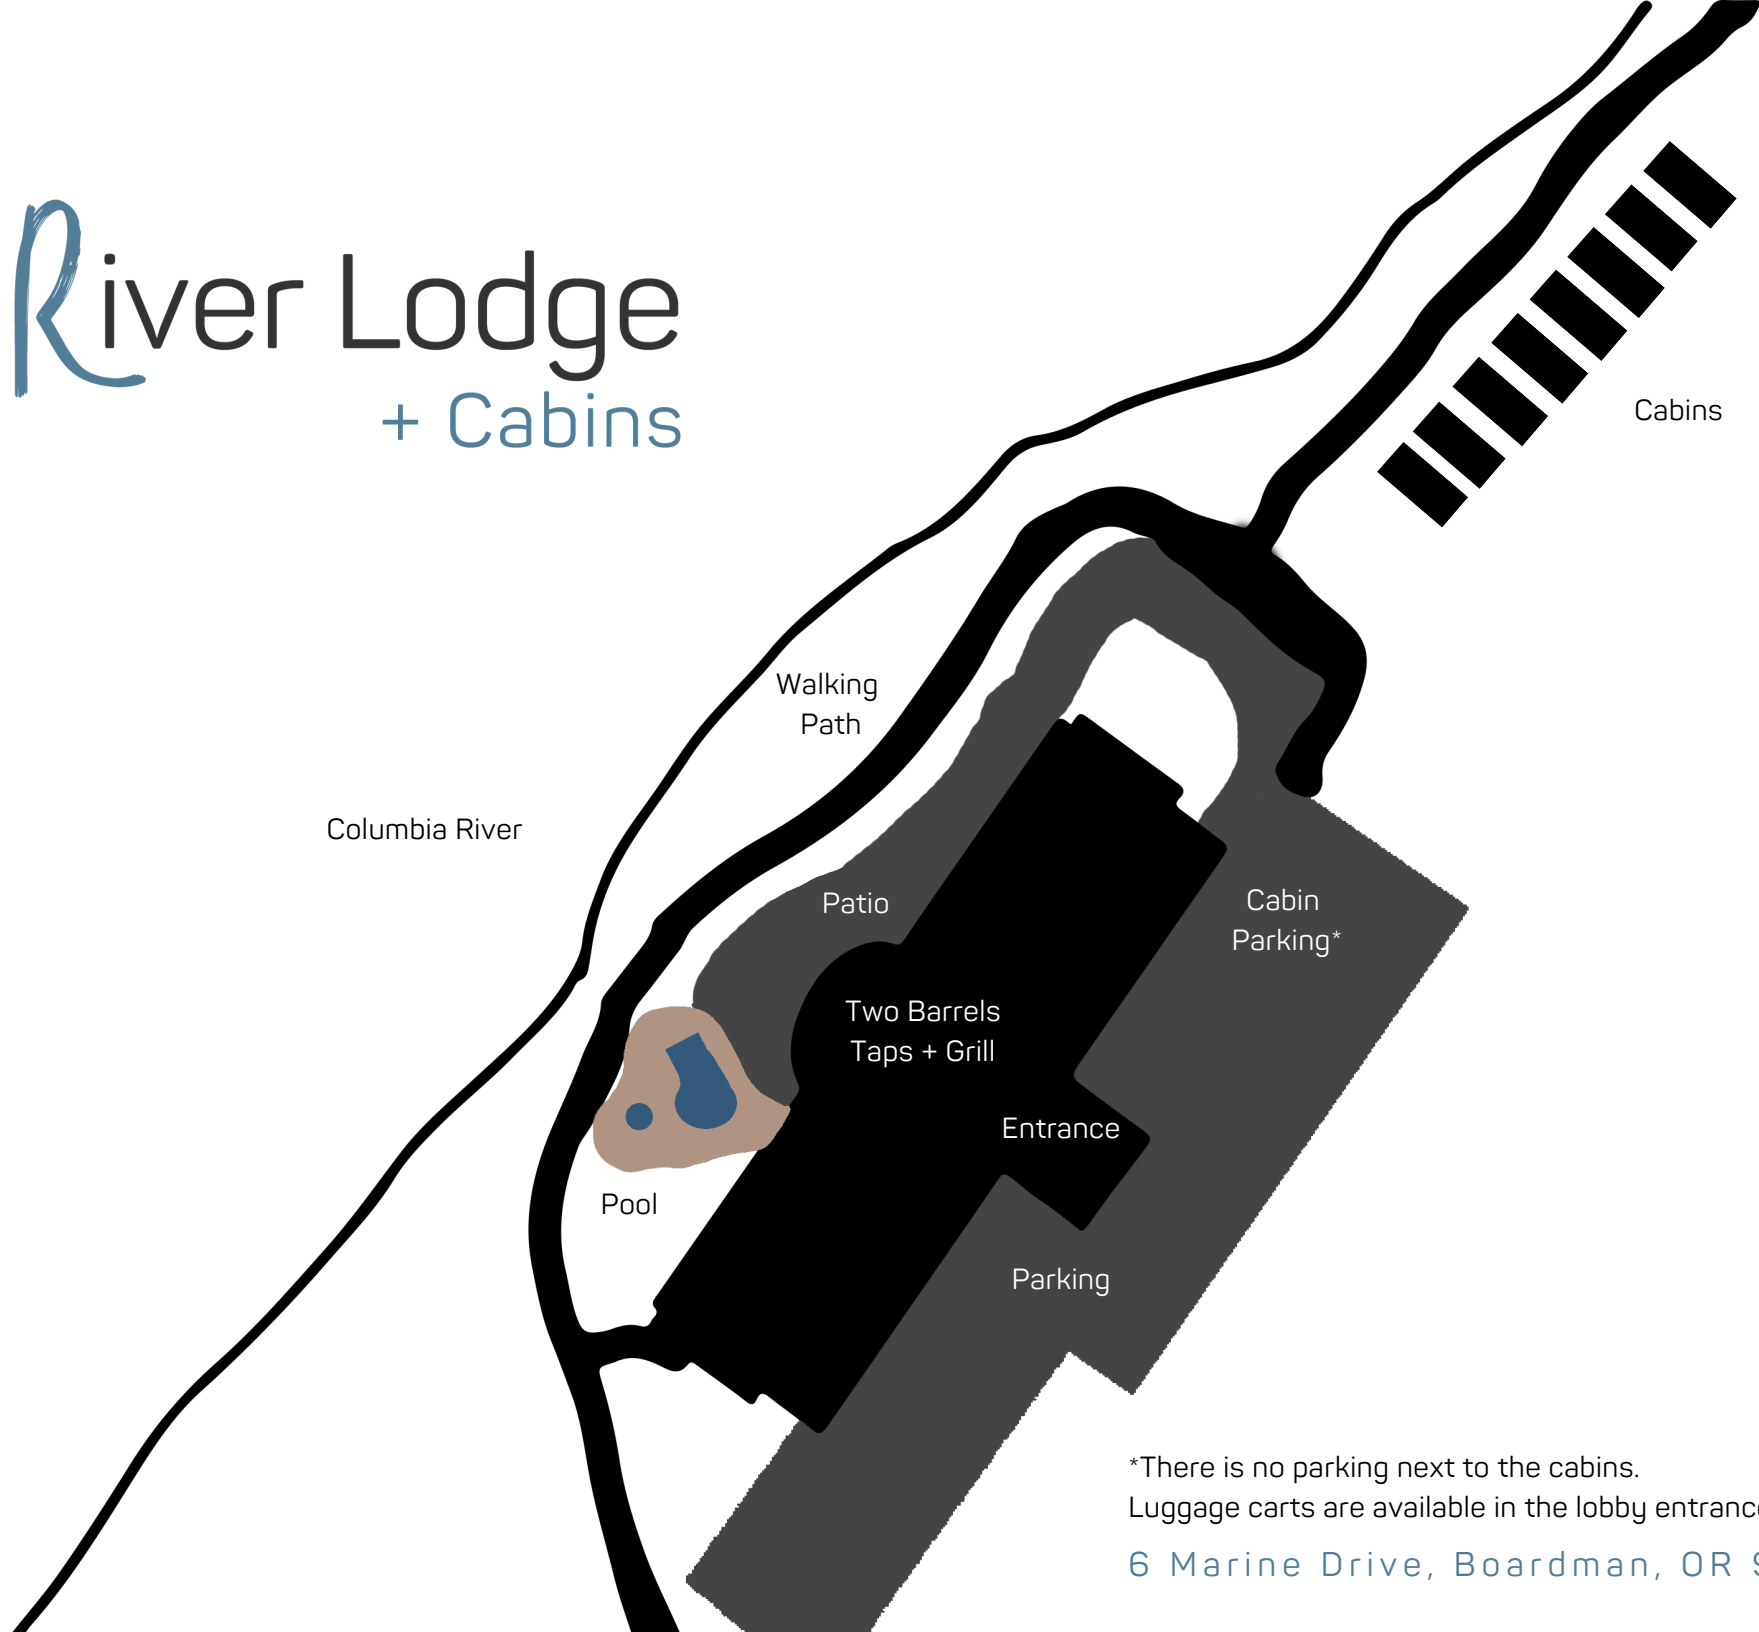

# River Lodge + Cabins

Columbia River

Walking Path

Patio

Two Barrels  
Taps + Grill

Entrance

Pool

Parking

Cabin  
Parking\*

Cabins

\*There is no parking next to the cabins.  
Luggage carts are available in the lobby entrance.

6 Marine Drive, Boardman, OR 97818